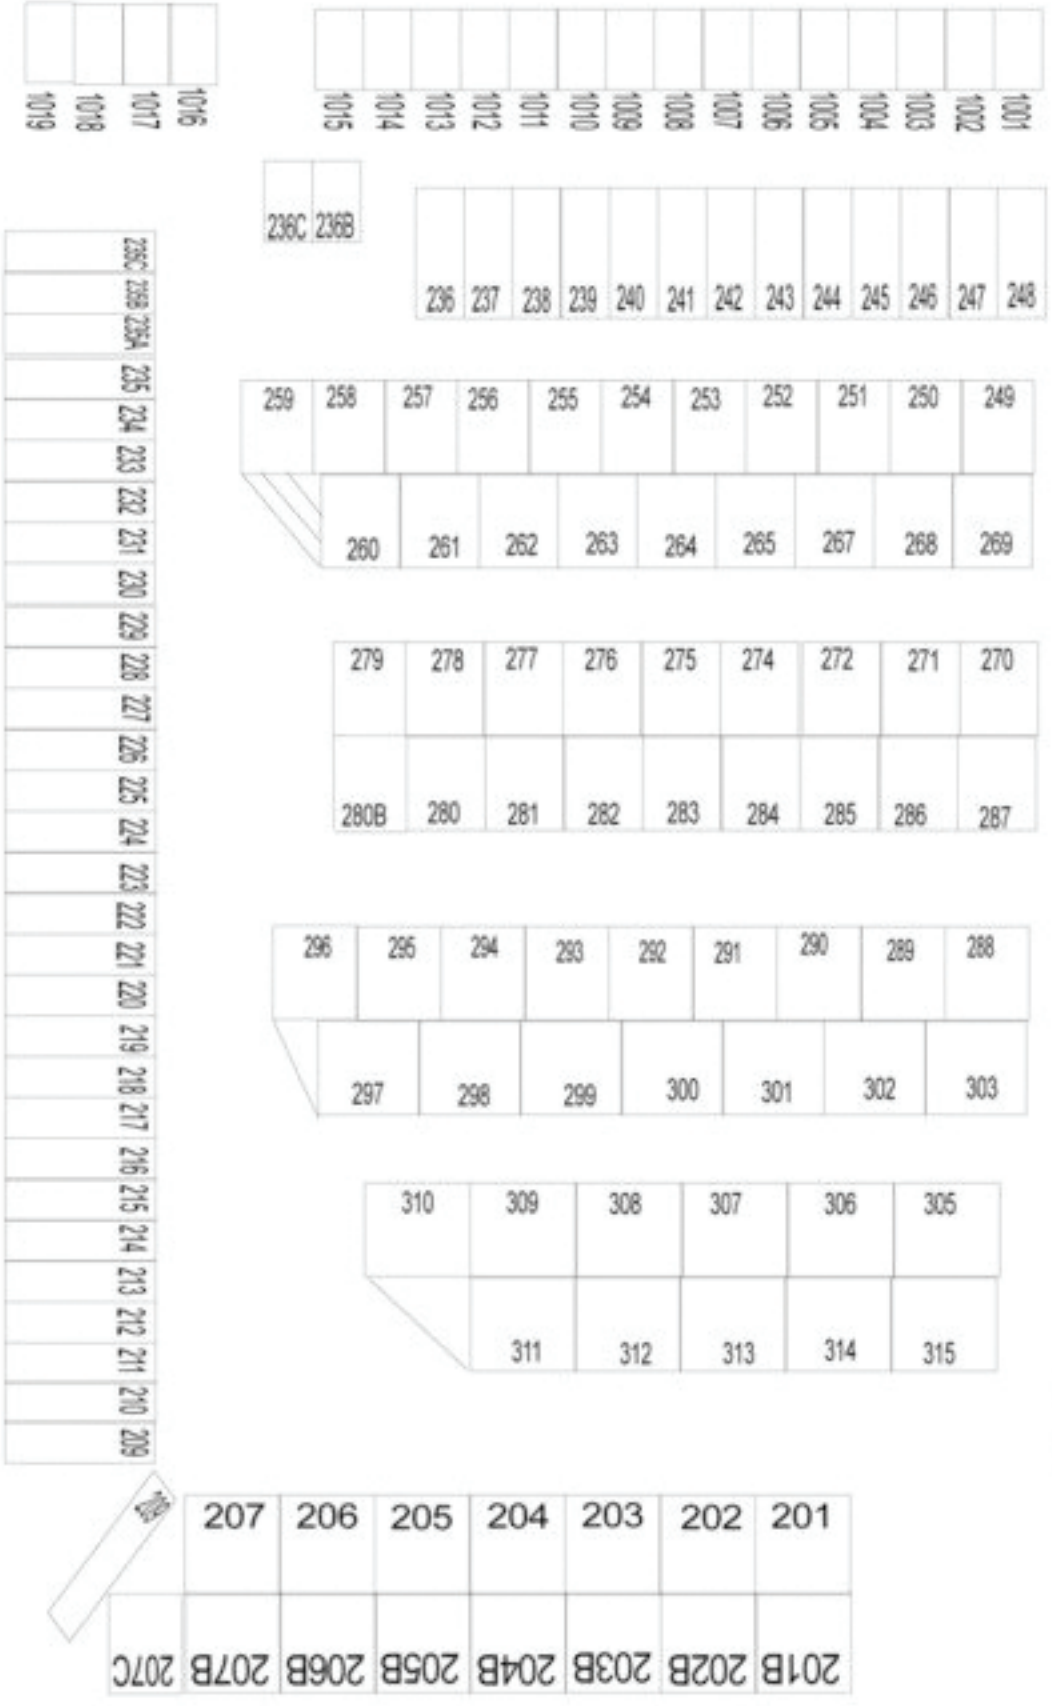

# Map Of Family 1

To Grandstands ↑

## All Campers Must Enter Here

Beaver Mountain Road